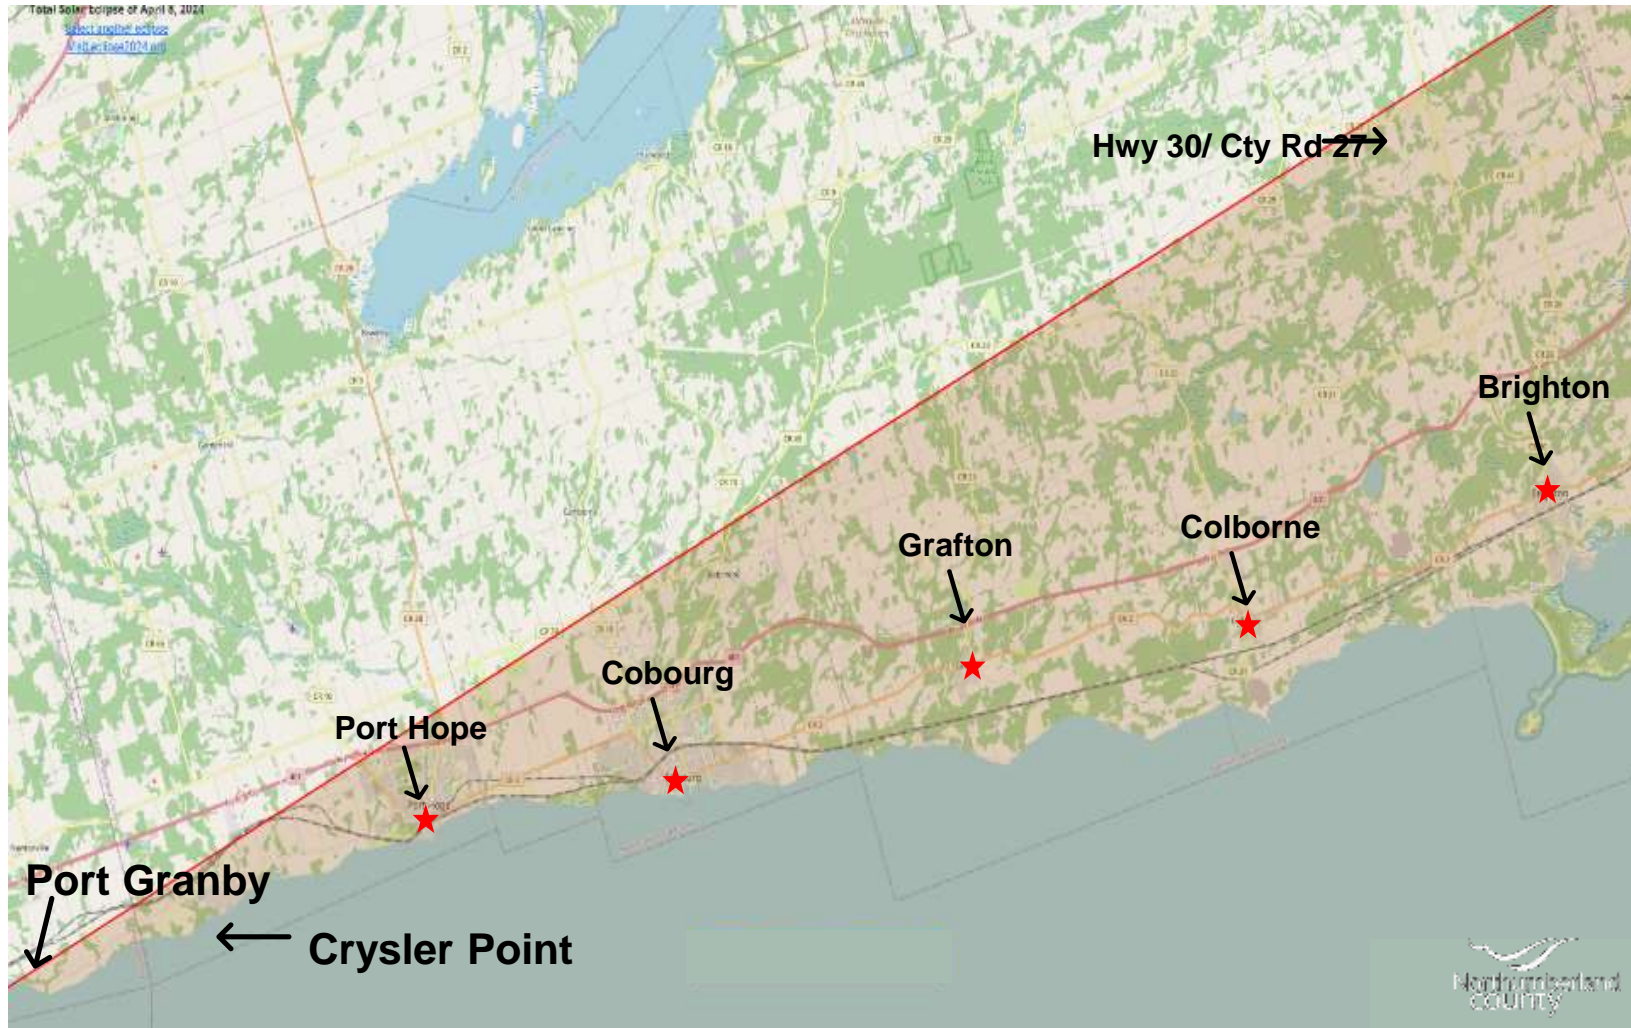

2024 Total Solar Eclipse

April 8, 2024

Colleen McCabe
Health, Safety, Emergency Risk Manager
2024-03-20

2024 Total Solar Eclipse

- ▶ Occur somewhere on earth every 18 months
- ▶ Specific location – a rare event
 - ▶ Once every 400 years
- ▶ Next total solar eclipse in Northumberland County
 - ▶ 2399 (375 years)

Path of totality

- ▶ Passes through southern Ontario
- ▶ Approximately 180 kms wide

Why so special?

- ▶ 2017 total solar eclipse (USA)
 - ▶ Largest temporary mass migration
 - ▶ Larger than any scientific, athletic or entertainment event ever recorded
 - ▶ 88% of American Adults viewed the eclipse
- ▶ 2024 total solar eclipse
 - ▶ Longer totality event
 - ▶ Covers larger urban area
 - ▶ 42 million in path vs 12 million in 2017

Path of totality in Northumberland

Eclipse timing

| <u>Location</u> | <u>Partial</u> | <u>Full Totality</u> | <u>Totality Duration</u> |
|-----------------|----------------|----------------------|--------------------------|
| Port Hope | 14:06:47 | 15:20:59 | 0m 55.5s |
| Cobourg | 14:06:59 | 15:20:56 | 1m 21.5s |
| Colborne | 14:07:24 | 15:21:02 | 1m 51.7s |
| Grafton | 14:07:12 | 15:21:00 | 1m 34.7s |
| Brighton | 14:07:39 | 15:21:10 | 1m 59.9s |